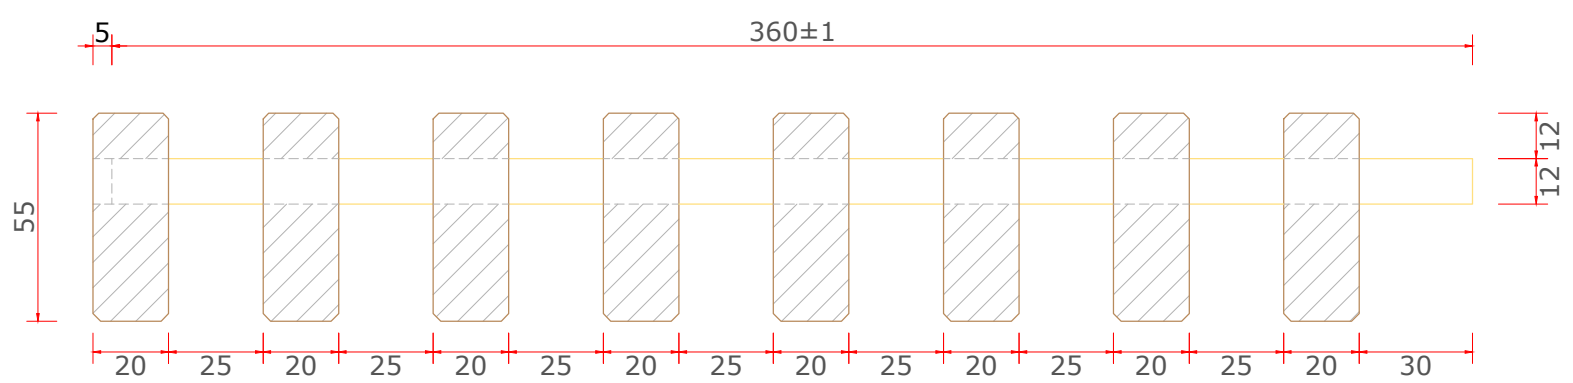

Front view

Dimension:	8 - 25 - 20 - 55
Wood:	T.B.D.
Finish:	T.B.D.
Total grill panels:	1
Total slats:	8
Dowel:	Aluminium
Colour:	Black
Size:	ø12mm

Cross section grill A-A

Agreed:
Date:

The production will start as soon as we have received the approved and signed drawings back.

Projectnr. : VB-GR-010	Drawn : RG	Date : 01-01-2017
Project : Drawing example Grill panel	Revision A :	
Descripton : Grill panel type DRK-010	Revision B :	
DWG.nr. : VB-GR-010	Revision C :	
Size : A3	Revision D :	
	Scale : 1 : 10 / 1 : 2	