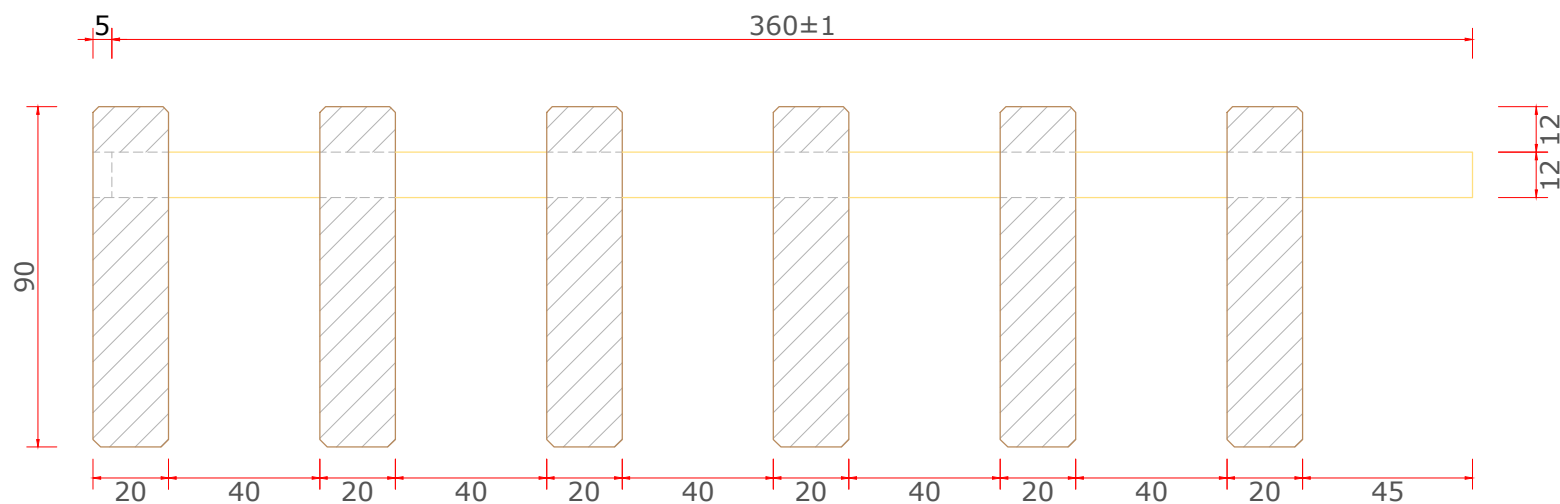

Front view

Dimension:	6 - 40 - 20 - 90
Wood:	T.B.D.
Finish:	T.B.D.
Total grill panels:	1
Total slats:	6
Dowel:	Aluminium
Colour:	Black
Size:	ø12mm

Cross section grill A-A

DERAKO[®]
Solid Wood Systems

Agreed:
Date:

The production will start as soon as we have received the approved and signed drawings back.

Projectnr. : VB-GR-010
Project : Drawing example Grill panel
Description : Grill panel type DRK-010

Drawn :	Date :
RG	01-01-2017
Revision A :	
Revision B :	
Revision C :	
Revision D :	

DWG.nr. :
VB-GR-010

Size : A3

Scale : 1 : 10 / 1 : 2