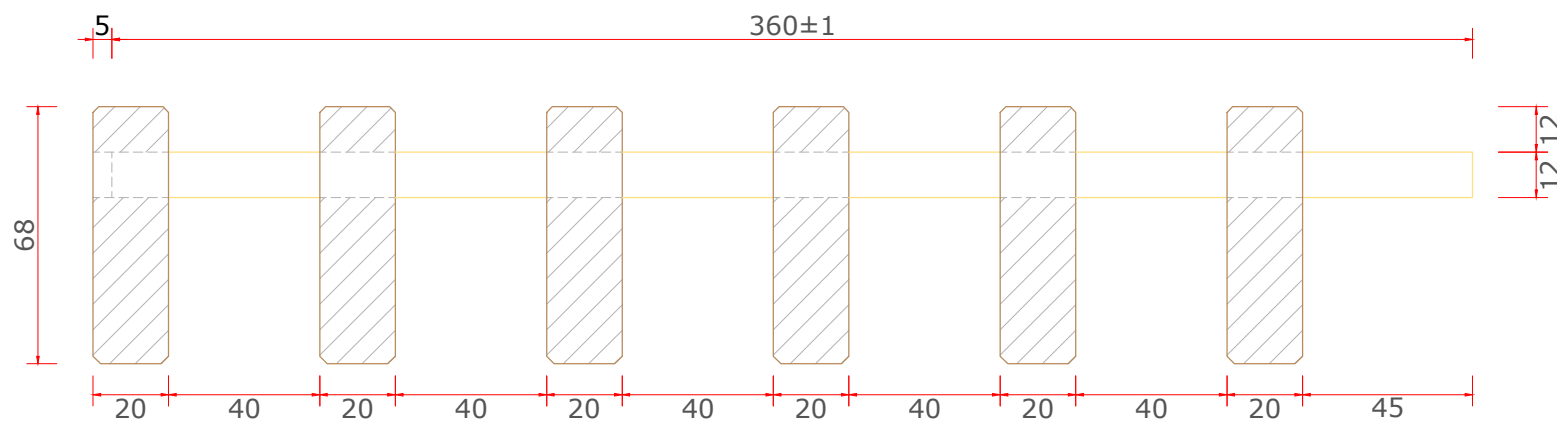

Front view

Dimension:	6 - 40 - 20 - 68
Wood:	T.B.D.
Finish:	T.B.D.
Total grill panels:	1
Total slats:	6
Dowel:	Aluminium
Colour:	Black
Size:	ø12mm

Cross section grill A-A

**DERAKO**<sup>®</sup>  
Solid Wood Systems

Agreed:  
Date:  
  
The production will start as soon as we have received the approved and signed drawings back.

Projectnr. : VB-GR-010	Drawn : RG	Date : 01-01-2017
Project : Drawing example Grill panel	Revision A :	
Descripton : Grill panel type DRK-010	Revision B :	
	Revision C :	
DWG.nr. : VB-GR-010	Revision D :	
	Scale : 1 : 10 / 1 : 2	