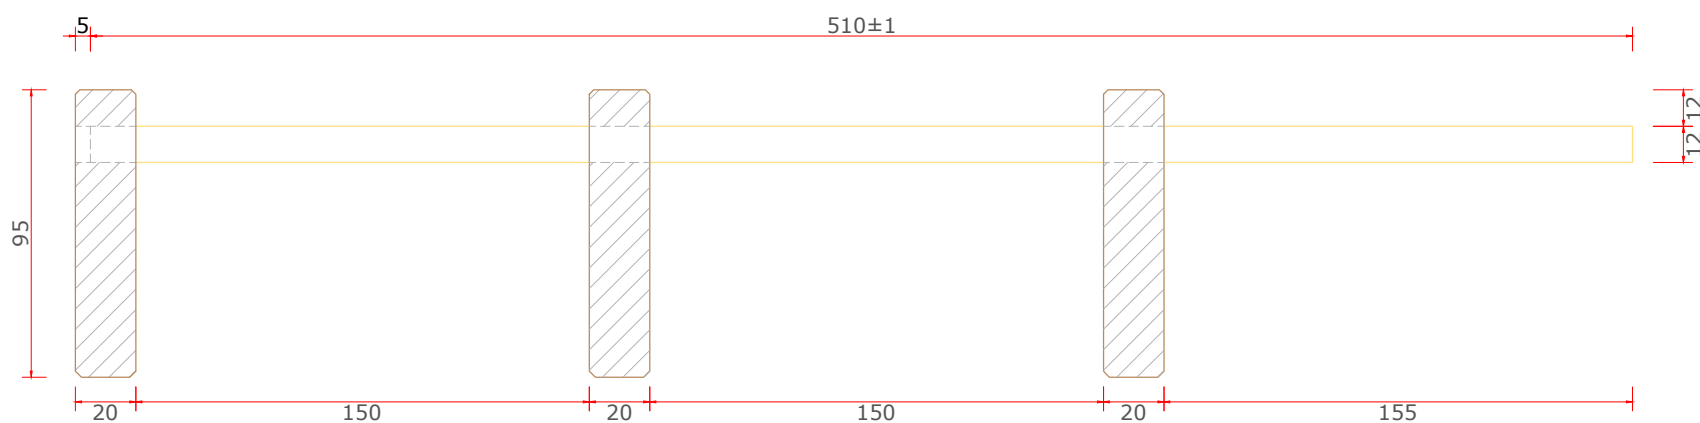

Front view

Dimension:	3 - 150 - 20 - 95
Wood:	T.B.D.
Finish:	T.B.D.
Total grill panels:	1
Total slats:	3
Dowel:	Aluminium
Colour:	Black
Size:	ø12mm

Cross section grill A-A

Agreed:
Date:

The production will start as soon as we have received the approved and signed drawings back.

Projectnr. : VB-GR-010	Drawn : RG	Date : 01-01-2017
Project : Drawing example Grill panel	Revision A :	
Descripton : Grill panel type DRK-010	Revision B :	
	Revision C :	
DWG.nr. : VB-GR-010	Revision D :	
	Scale : 1 : 10 / 1 : 2	