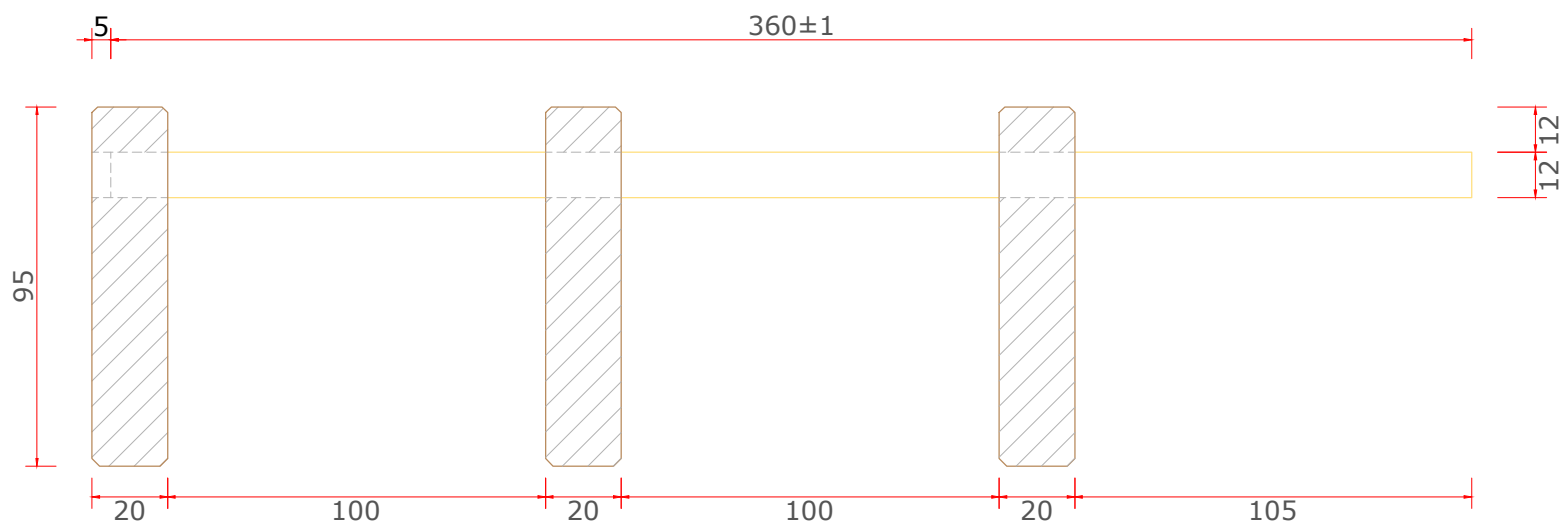

Front view

Cross section grill A-A

Dimension:	3 - 100 - 20 - 95
Wood:	T.B.D.
Finish:	T.B.D.
Total grill panels:	1
Total slats:	3
Dowel:	Aluminium
Colour:	Black
Size:	ø12mm

Agreed:
Date:

The production will start as soon as we have received the approved and signed drawings back.

Projectnr. : VB-GR-010	Drawn : RG	Date : 01-01-2017
Project : Drawing example Grill panel	Revision A :	
Descripton : Grill panel type DRK-010	Revision B :	
	Revision C :	
DWG.nr. : VB-GR-010	Revision D :	
	Scale : 1 : 10 / 1 : 2	