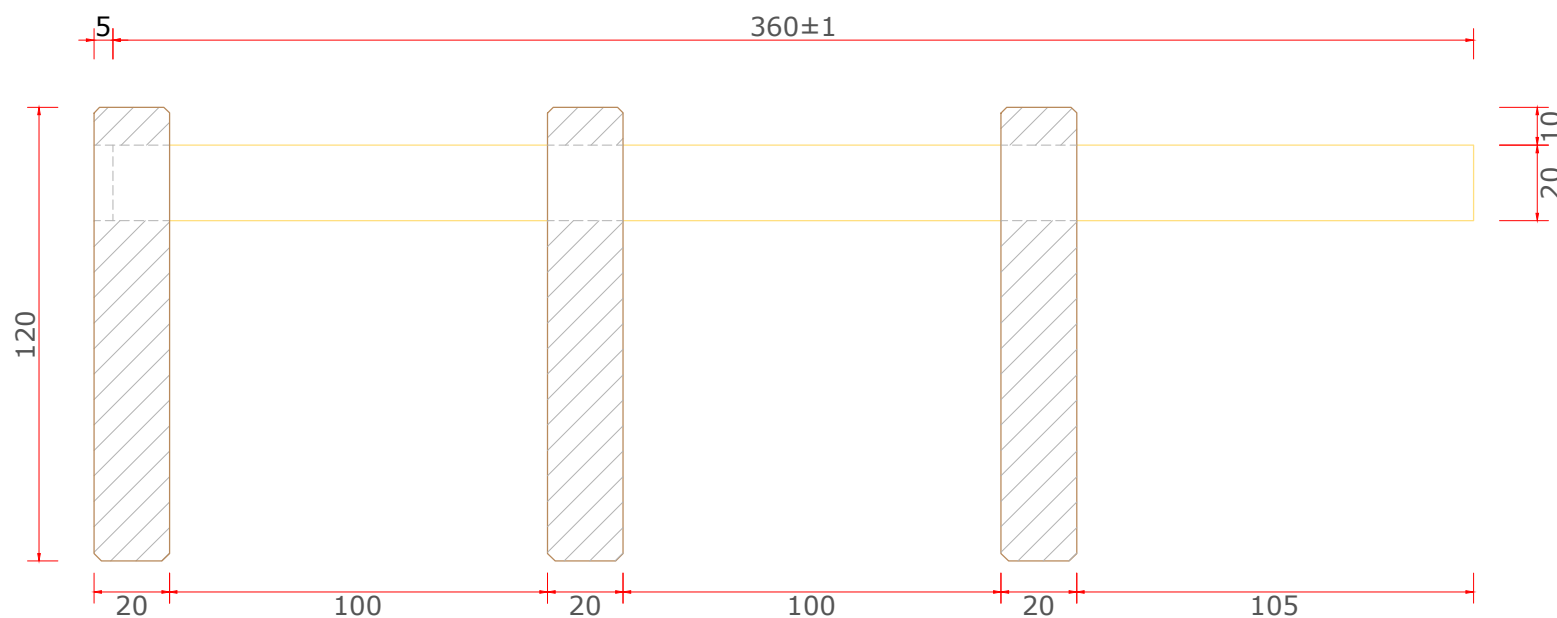

Front view

Cross section grill A-A

Dimension:	3 - 100 - 20 - 120
Wood:	T.B.D.
Finish:	T.B.D.
Total grill panels:	1
Total slats:	3
Dowel:	Aluminium
Colour:	Black
Size:	ø20mm

Agreed:
Date:

The production will start as soon as we have received the approved and signed drawings back.

Projectnr. : VB-GR-010	Drawn : RG	Date : 01-01-2017
Project : Drawing example Grill panel	Revision A :	
Descripton : Grill panel type DRK-010	Revision B :	
	Revision C :	
DWG.nr. : VB-GR-010	Revision D :	
	Scale : 1 : 10 / 1 : 2	