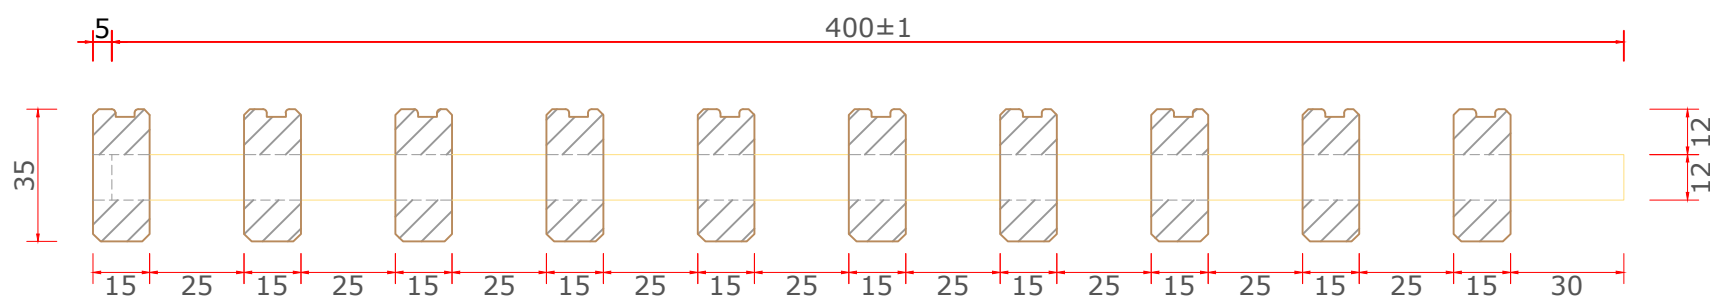

Front view

Dimension:	10 - 25 - 15 - 35
Wood:	T.B.D.
Finish:	T.B.D.
Total grill panels:	1
Total slats:	10
Dowel:	Aluminium
Colour:	Black
Size:	ø12mm

Cross section grill A-A

DERAKO[®]
Solid Wood Systems

Agreed:
Date:

The production will start as soon as we have received the approved and signed drawings back.

Projectnr. : VB-GR-010	Drawn : RG	Date : 01-01-2017
Project : Drawing example Grill panel	Revision A :	
Descripton : Grill panel type DRK-010	Revision B :	
	Revision C :	
DWG.nr. : VB-GR-010	Revision D :	
	Scale : 1 : 10 / 1 : 2	