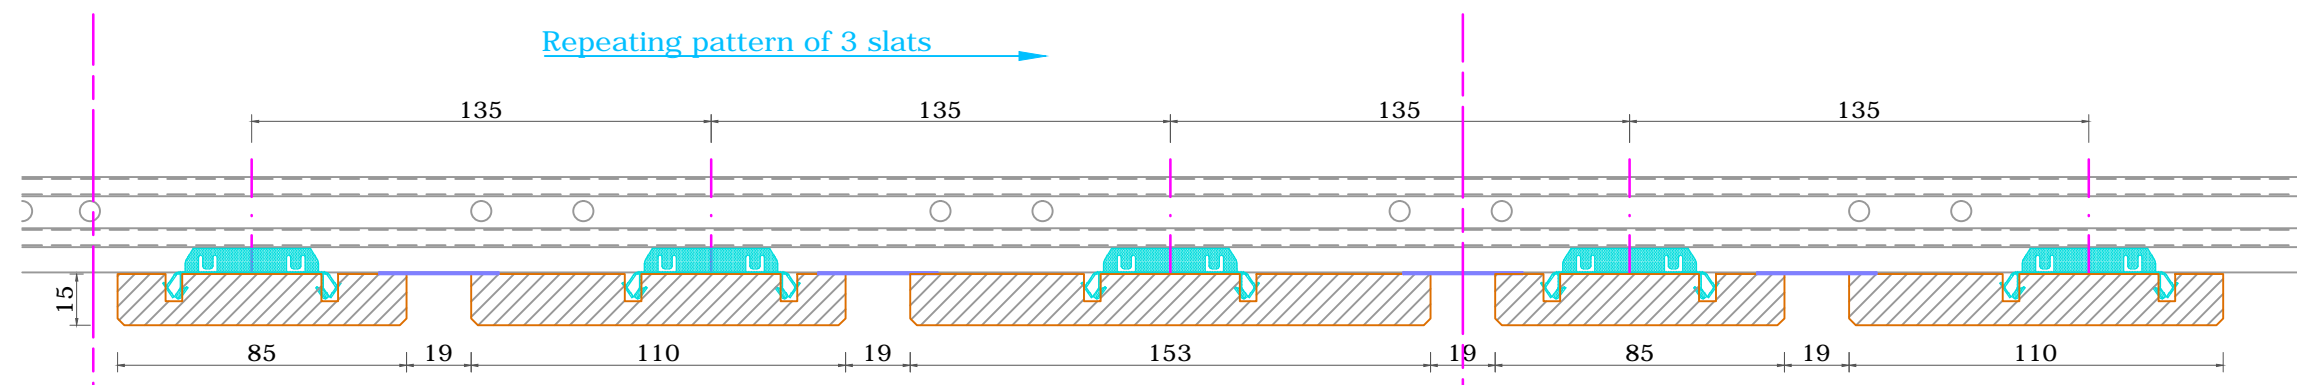

Lineair systeem: Various width - non woven tissue - 15x85-110-153 - Module 135

Front view

Cross section A-A

Cross section B-B