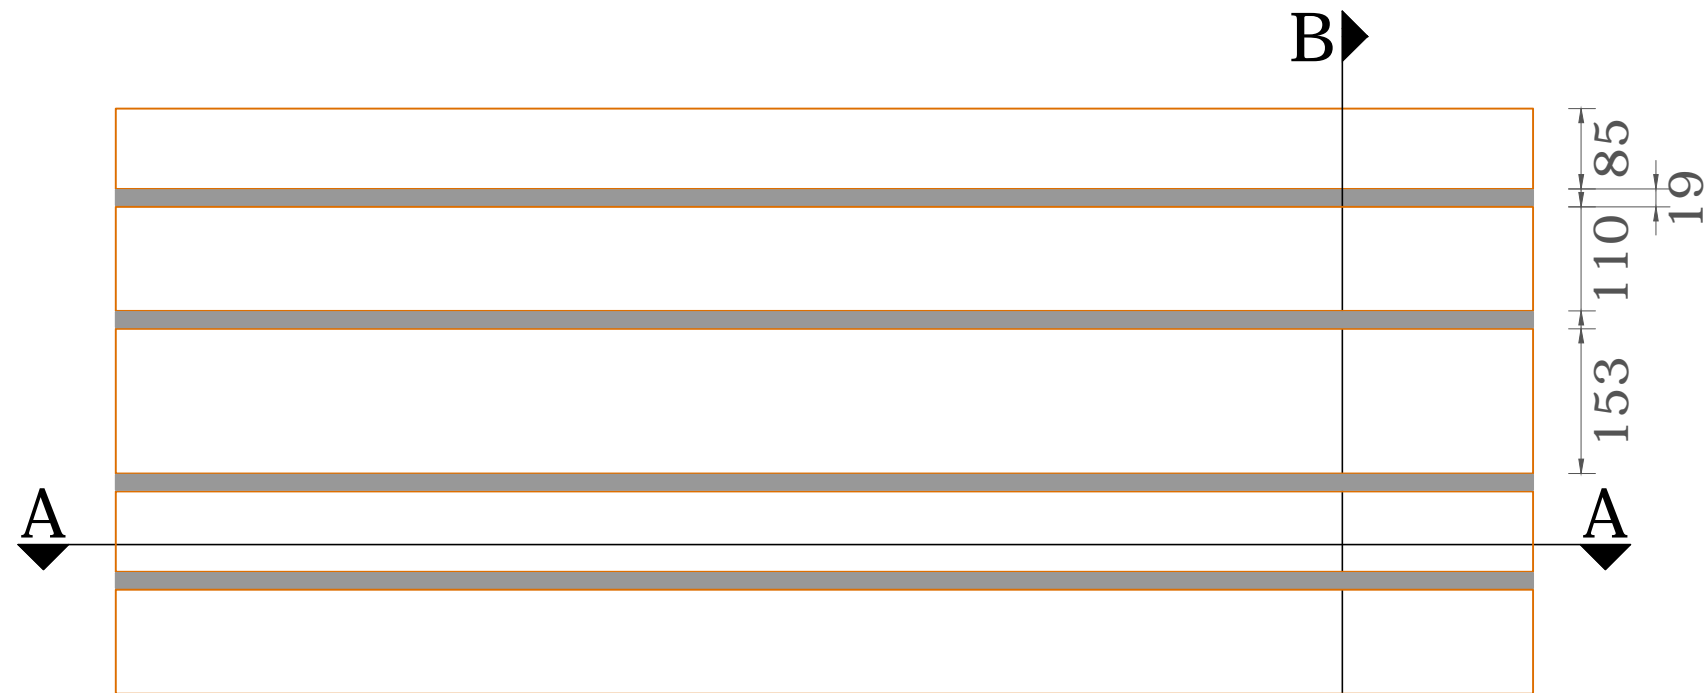

Lineair systeem: Various width - non woven tissue - 15x85-110-153 - Module 135

Front view

Cross section A-A

Cross section B-B