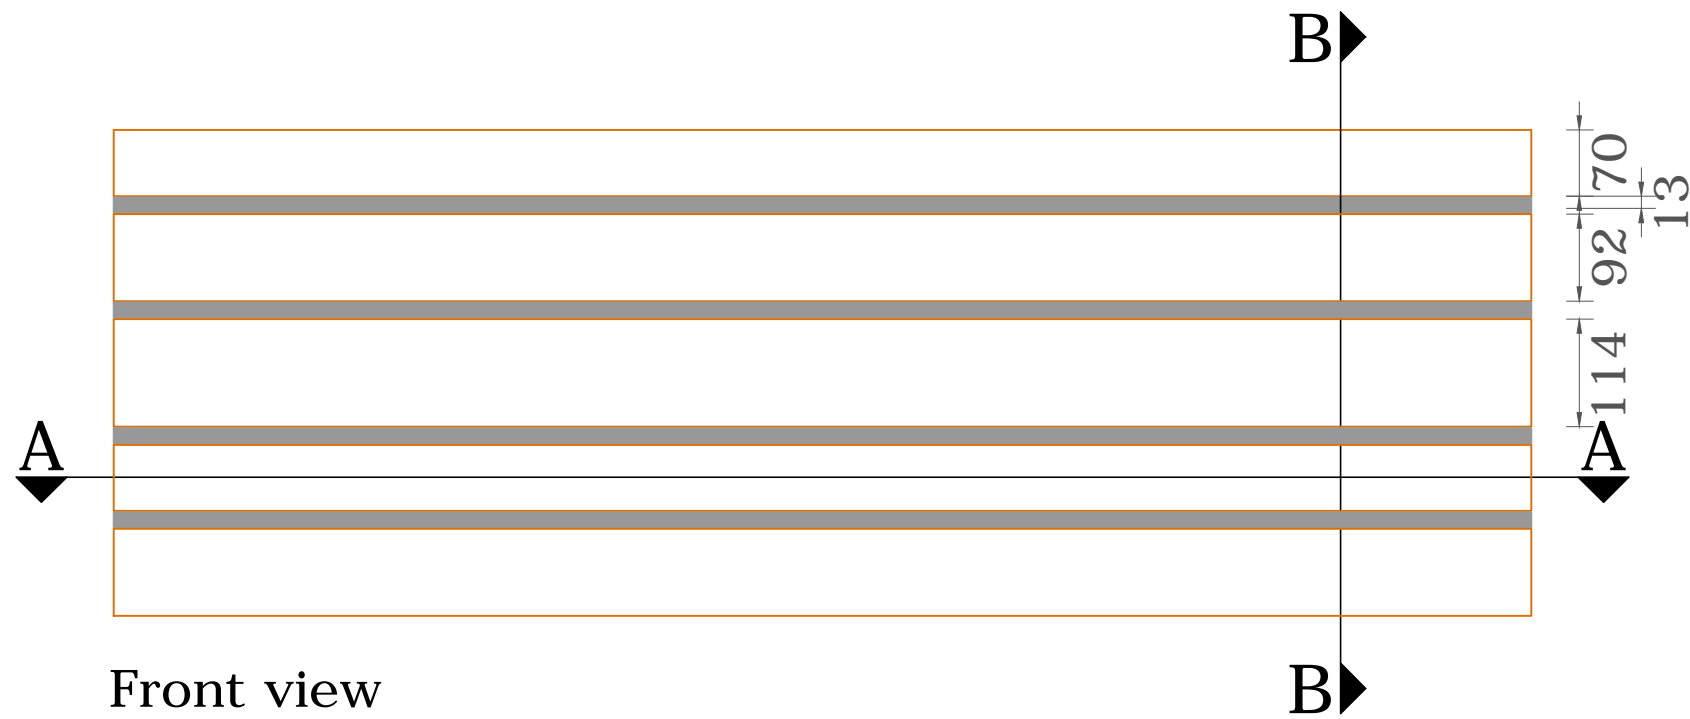

Lineair systeem: Various width - non woven tissue - 15x70-92-114 - Module 111

Front view

Cross section A-A

Cross section B-B