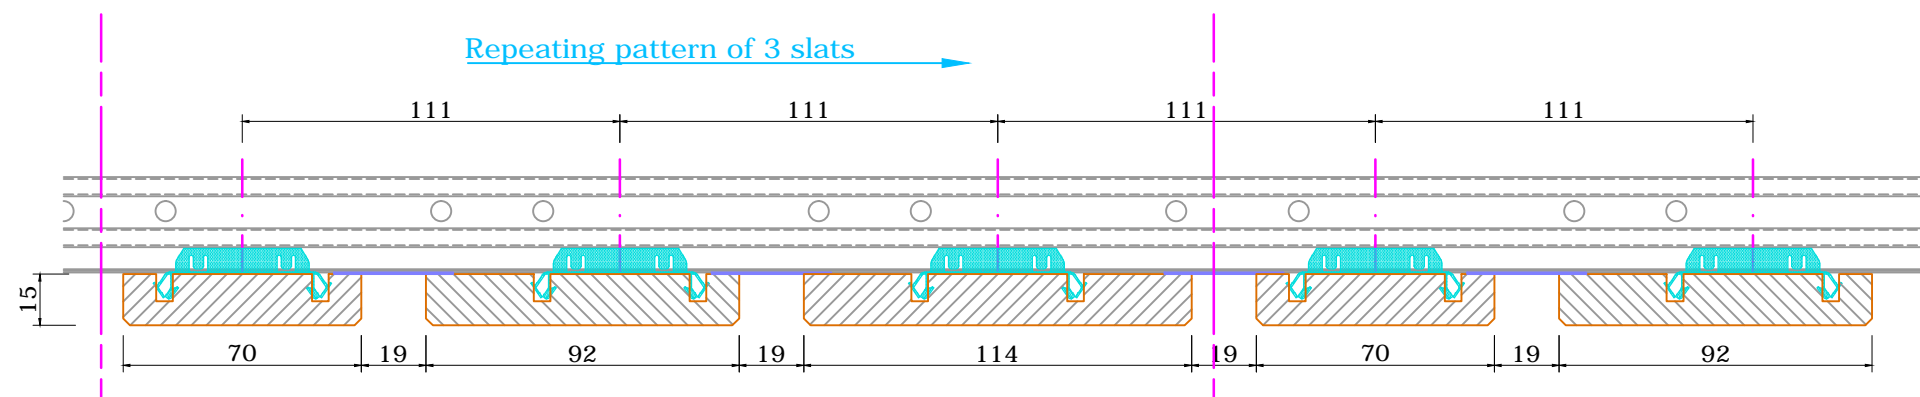

Lineair systeem: Various width - non woven tissue - 15x70-92-114 - Module 111

Front view

Cross section A-A

Cross section B-B