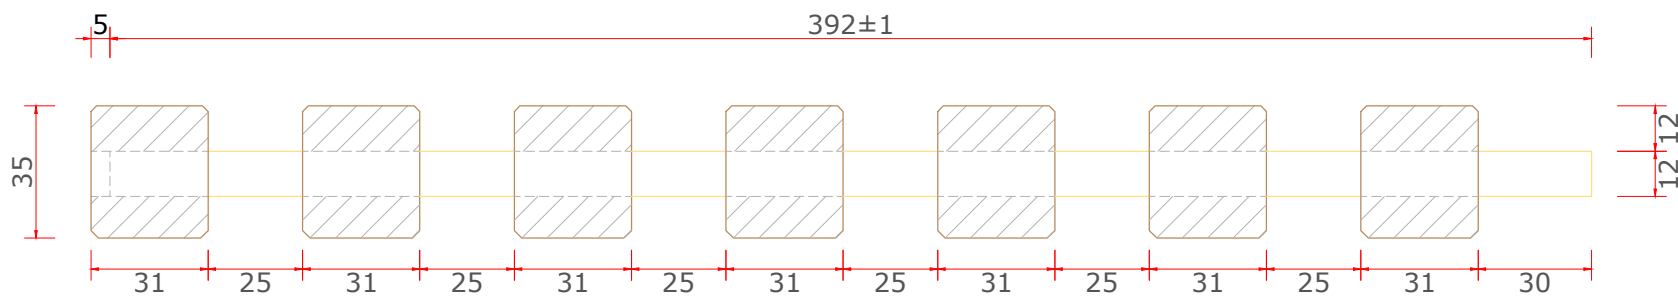

Front view

Dimension:	7 - 25 - 31 - 35
Wood:	T.B.D.
Finish:	T.B.D.
Total grill panels:	1
Total slats:	7
Dowel:	Aluminium
Colour:	Black
Size:	ø12mm

Cross section grill A-A

Agreed:
Date:

The production will start as soon as we have received the approved and signed drawings back.

Projectnr. : VB-GR-010	Drawn : RG	Date : 01-01-2017
Project : Drawing example Grill panel	Revision A :	
Descripton : Grill panel type DRK-010	Revision B :	
	Revision C :	
DWG.nr. : VB-GR-010	Revision D :	
	Scale : 1 : 10 / 1 : 2	